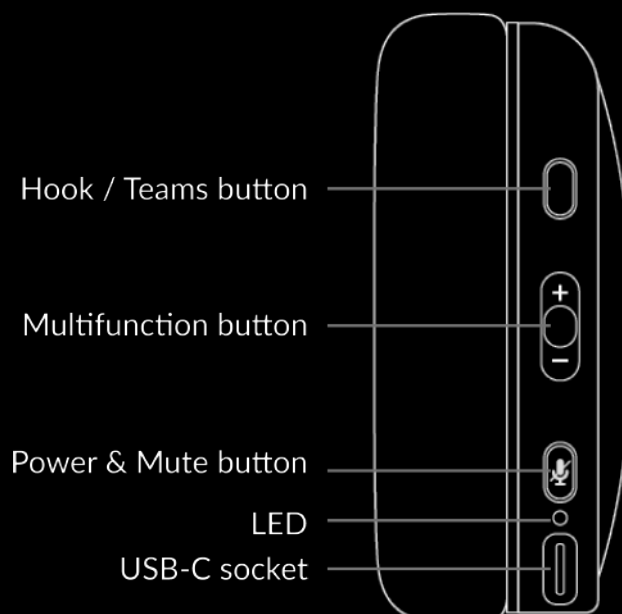

ENC

PRO BT has advanced ENC technology - **Two-Microphone Environmental Noise Cancellation system**. PRO BT has two microphones, one captures only your voice, and the second one cancels the surrounding noise through an advanced processor, monitoring levels of unwanted noise. This way **your interlocutor hears nothing but you.**

Instant privacy?
Quick Mute function allows you to mute with one move - lifting the microphone boom arm.

With energy-efficient **Bluetooth 5.1** and support of leading protocols, the PRO BT pairs seamlessly with your phone or laptop. You also have control directly on the headset.

QUICK MUTE

LIFT MICROPHONE TO MUTE

PRO BT has 3 intuitive control buttons:

- **Hook / Teams button:** answering, ending and rejecting calls
- **Multifunction button:** play and stop music, skip and return to a song, control volume
- **Power & Mute button:** turn on and off, mute the microphone, pair a new device

PRO BT